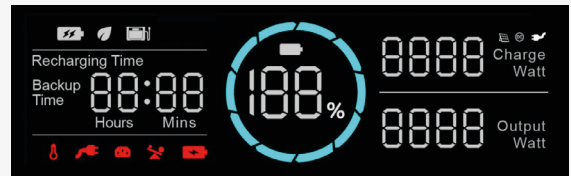

Outdoor – with REAL POWER!

Properties / Specifications

General			
	Battery	Lithium iron phosphate / LiFePo4 battery	
	Dimensions HxWxL in mm	235 x 228 x 345	197 x 190 x 268
	Weight in kg	12.1	7.5
	Capacity	1010Wh / 23.4Ah	524Wh / 20.8Ah
	Warranty	12 months	

Discharge			
	AC-power	1400 W	700 W
	AC-voltage / freq.	230 VAC / 50Hz	
	Cigarette-lighter	13.6V/10A/136W	13.6V/10A/136W
	USB A	4pcs.: 5V/9V/12V/ 2,4A (28W max.)	3pcs.: 5V/9V/12V /2.4A (28W max.)
	USB C	2pcs.: 5V/9V/12V/15V/3A 20V-5A 100W max.	1pcs.: 5V/9V/12V/15V/20V/3A 60W max.

Charge to 90% capacity			
	AC-input	1h	1h
	Photovoltaic	2.5h	2.5h
	Cigarette-lighter	5-8.5h	4-6h

LCD coloured display

- Easy to read due to 8° inclination
- Comfortable automatic brightness control

2x Schuko, 4x USB-A, 2x USB-C